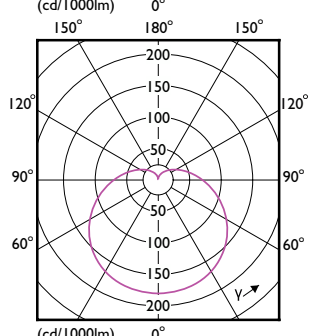

CorePro LEDbulb