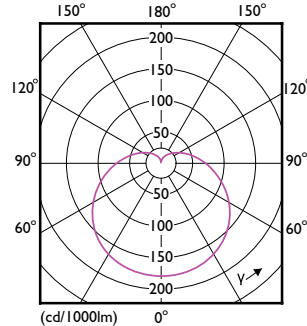

Order Code	Full Product Name	Consumo energetico kWh/1000 h
42069400	LEDbulb ND 10-75W A60 E27 827 6CT	10 kWh
32968300	CorePro LEDbulb ND 13-100W A60 E27 930	13 kWh
57763900	CorePro LEDbulb ND 8-60W A60 B22 827	8 kWh
42067000	LEDbulb ND 8-60W A60 E27 827 6CT	8 kWh
16901200	CorePro LEDbulb ND 13-100W A60 E27 827	13 kWh
16909800	CorePro LEDbulb ND 13-100W A60 E27 840	13 kWh
47103000	LEDbulb ND 13-100W A67 E27 840 2CT	13 kWh
16925800	CorePro LEDbulb ND 13-100W A60 E27 865	13 kWh
16917300	CorePro LEDbulb ND 13-100W A60 E27 830	13 kWh
16899200	CorePro LEDbulb ND 10-75W A60 E27 827	10 kWh
47111500	LEDbulb ND 10-75W A60 E27 827 2CT	10 kWh
16907400	CorePro LEDbulb ND 10-75W A60 E27 840	10 kWh
47101600	LEDbulb ND 10-75W A60 E27 840 2CT	10 kWh
16923400	CorePro LEDbulb ND 10-75W A60 E27 865	10 kWh
16915900	CorePro LEDbulb ND 10-75W A60 E27 830	10 kWh
16897800	CorePro LEDbulb ND 8-60W A60 E27 827	8 kWh
16905000	CorePro LEDbulb ND 8-60W A60 E27 840	8 kWh
47097200	LEDbulb ND 8-60W A60 E27 840 2CT	8 kWh
16921000	CorePro LEDbulb ND 8-60W A60 E27 865	8 kWh
47107800	LEDbulb ND 4.9-40W A60 E27 827 2CT	5 kWh
16895400	CorePro LEDbulb ND 4.9-40W A60 E27 827	5 kWh
16911100	CorePro LEDbulb ND 4.9-40W A60 E27 830	5 kWh
16903600	CorePro LEDbulb ND 4.9-40W A60 E27 840	5 kWh
16919700	CorePro LEDbulb ND 4.9-40W A60 E27 865	5 kWh
16913500	CorePro LEDbulb ND 8-60W A60 E27 830	8 kWh
51002500	CorePro LEDbulb ND 13-100W A60 B22 827	13 kWh
35333600	CorePro LEDbulb DIM 8-60W A60 E27 5CCT	8 kWh
70033100	CorePro LEDbulbND 8-60W A60E27 827 3CT/8	8 kWh
16927200	CorePro LEDbulb ND 8-60W A60 E27 827 SKT	8 kWh