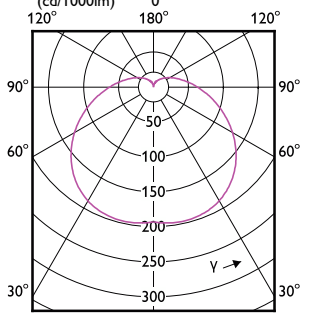

CorePro LEDbulb