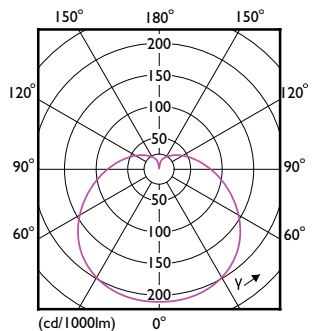

Order Code	Full Product Name	Consumo energetico kWh/1000 h
42069400	LEDbulb ND 10-75W A60 E27 827 6CT	10 kWh
32968300	CorePro LEDbulb ND 13-100W A60 E27 930	13 kWh
57763900	CorePro LEDbulb ND 8-60W A60 B22 827	8 kWh
42067000	LEDbulb ND 8-60W A60 E27 827 6CT	8 kWh
16901200	CorePro LEDbulb ND 13-100W A60 E27 827	13 kWh
16909800	CorePro LEDbulb ND 13-100W A60 E27 840	13 kWh
47103000	LEDbulb ND 13-100W A67 E27 840 2CT	13 kWh
16925800	CorePro LEDbulb ND 13-100W A60 E27 865	13 kWh
16917300	CorePro LEDbulb ND 13-100W A60 E27 830	13 kWh
16899200	CorePro LEDbulb ND 10-75W A60 E27 827	10 kWh
47111500	LEDbulb ND 10-75W A60 E27 827 2CT	10 kWh
16907400	CorePro LEDbulb ND 10-75W A60 E27 840	10 kWh
47101600	LEDbulb ND 10-75W A60 E27 840 2CT	10 kWh
16923400	CorePro LEDbulb ND 10-75W A60 E27 865	10 kWh
16915900	CorePro LEDbulb ND 10-75W A60 E27 830	10 kWh
16897800	CorePro LEDbulb ND 8-60W A60 E27 827	8 kWh
16905000	CorePro LEDbulb ND 8-60W A60 E27 840	8 kWh
47097200	LEDbulb ND 8-60W A60 E27 840 2CT	8 kWh
16921000	CorePro LEDbulb ND 8-60W A60 E27 865	8 kWh
47107800	LEDbulb ND 4.9-40W A60 E27 827 2CT	5 kWh
16895400	CorePro LEDbulb ND 4.9-40W A60 E27 827	5 kWh
16911100	CorePro LEDbulb ND 4.9-40W A60 E27 830	5 kWh
16903600	CorePro LEDbulb ND 4.9-40W A60 E27 840	5 kWh
16919700	CorePro LEDbulb ND 4.9-40W A60 E27 865	5 kWh
16913500	CorePro LEDbulb ND 8-60W A60 E27 830	8 kWh
51002500	CorePro LEDbulb ND 13-100W A60 B22 827	13 kWh
35333600	CorePro LEDbulb DIM 8-60W A60 E27 5CCT	8 kWh
70033100	CorePro LEDbulbND 8-60W A60E27 827 3CT/8	8 kWh
16927200	CorePro LEDbulb ND 8-60W A60 E27 827 SKT	8 kWh