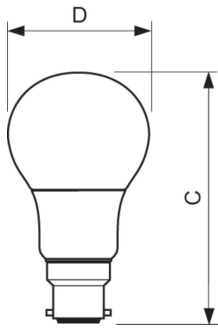

CorePro LEDbulb

Disegno tecnico

Product	D	C
CorePro LEDbulb ND 13-100W A60 E27 827	60 mm	120 mm
CorePro LEDbulb ND 13-100W A60 E27 830	60 mm	120 mm
CorePro LEDbulb ND 13-100W A60 E27 840	60 mm	120 mm
CorePro LEDbulb ND 13-100W A60 E27 865	60 mm	120 mm
LEDbulb ND 13-100W A67 E27 840 2CT	60 mm	120 mm

Product	D	C
CorePro LEDbulb ND 8-60W A60 B22 827	60 mm	110 mm

Product	D	C
CorePro LEDbulbND 8-60W A60E27 827 3CT/8	60 mm	110 mm

Product	D	C
CorePro LEDbulb ND 13-100W A60 B22 827	60 mm	110 mm