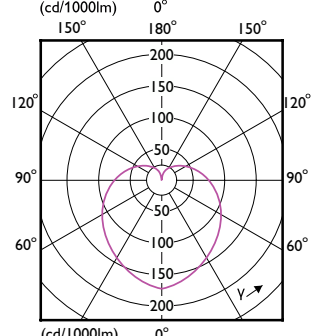

CorePro LEDbulb