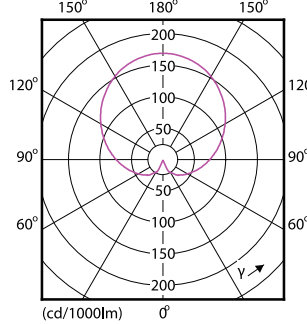

Order Code	Full Product Name	Consumo energetico kWh/1000 h
42069400	LEDbulb ND 10-75W A60 E27 827 6CT	10 kWh
32968300	CorePro LEDbulb ND 13-100W A60 E27 930	13 kWh
57763900	CorePro LEDbulb ND 8-60W A60 B22 827	8 kWh
42067000	LEDbulb ND 8-60W A60 E27 827 6CT	8 kWh
16901200	CorePro LEDbulb ND 13-100W A60 E27 827	13 kWh
16909800	CorePro LEDbulb ND 13-100W A60 E27 840	13 kWh
47103000	LEDbulb ND 13-100W A67 E27 840 2CT	13 kWh
16925800	CorePro LEDbulb ND 13-100W A60 E27 865	13 kWh
16917300	CorePro LEDbulb ND 13-100W A60 E27 830	13 kWh
16899200	CorePro LEDbulb ND 10-75W A60 E27 827	10 kWh
47111500	LEDbulb ND 10-75W A60 E27 827 2CT	10 kWh
16907400	CorePro LEDbulb ND 10-75W A60 E27 840	10 kWh
47101600	LEDbulb ND 10-75W A60 E27 840 2CT	10 kWh
16923400	CorePro LEDbulb ND 10-75W A60 E27 865	10 kWh
16915900	CorePro LEDbulb ND 10-75W A60 E27 830	10 kWh
16897800	CorePro LEDbulb ND 8-60W A60 E27 827	8 kWh
16905000	CorePro LEDbulb ND 8-60W A60 E27 840	8 kWh
47097200	LEDbulb ND 8-60W A60 E27 840 2CT	8 kWh
16921000	CorePro LEDbulb ND 8-60W A60 E27 865	8 kWh
47107800	LEDbulb ND 4.9-40W A60 E27 827 2CT	5 kWh
16895400	CorePro LEDbulb ND 4.9-40W A60 E27 827	5 kWh
16911100	CorePro LEDbulb ND 4.9-40W A60 E27 830	5 kWh
16903600	CorePro LEDbulb ND 4.9-40W A60 E27 840	5 kWh
16919700	CorePro LEDbulb ND 4.9-40W A60 E27 865	5 kWh
16913500	CorePro LEDbulb ND 8-60W A60 E27 830	8 kWh
51002500	CorePro LEDbulb ND 13-100W A60 B22 827	13 kWh
35333600	CorePro LEDbulb DIM 8-60W A60 E27 5CCT	8 kWh
70033100	CorePro LEDbulbND 8-60W A60E27 827 3CT/8	8 kWh
16927200	CorePro LEDbulb ND 8-60W A60 E27 827 SKT	8 kWh