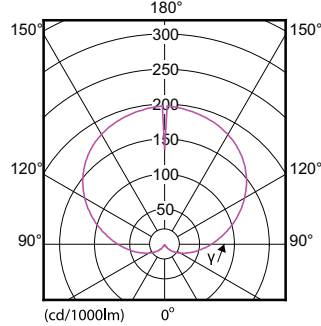

Order Code	Full Product Name	Consumo energetico kWh/1000 h
42069400	LEDbulb ND 10-75W A60 E27 827 6CT	10 kWh
32968300	CorePro LEDbulb ND 13-100W A60 E27 930	13 kWh
57763900	CorePro LEDbulb ND 8-60W A60 B22 827	8 kWh
42067000	LEDbulb ND 8-60W A60 E27 827 6CT	8 kWh
16901200	CorePro LEDbulb ND 13-100W A60 E27 827	13 kWh
16909800	CorePro LEDbulb ND 13-100W A60 E27 840	13 kWh
47103000	LEDbulb ND 13-100W A67 E27 840 2CT	13 kWh
16925800	CorePro LEDbulb ND 13-100W A60 E27 865	13 kWh
16917300	CorePro LEDbulb ND 13-100W A60 E27 830	13 kWh
16899200	CorePro LEDbulb ND 10-75W A60 E27 827	10 kWh
47111500	LEDbulb ND 10-75W A60 E27 827 2CT	10 kWh
16907400	CorePro LEDbulb ND 10-75W A60 E27 840	10 kWh
47101600	LEDbulb ND 10-75W A60 E27 840 2CT	10 kWh
16923400	CorePro LEDbulb ND 10-75W A60 E27 865	10 kWh
16915900	CorePro LEDbulb ND 10-75W A60 E27 830	10 kWh
16897800	CorePro LEDbulb ND 8-60W A60 E27 827	8 kWh
16905000	CorePro LEDbulb ND 8-60W A60 E27 840	8 kWh
47097200	LEDbulb ND 8-60W A60 E27 840 2CT	8 kWh
16921000	CorePro LEDbulb ND 8-60W A60 E27 865	8 kWh
47107800	LEDbulb ND 4.9-40W A60 E27 827 2CT	5 kWh
16895400	CorePro LEDbulb ND 4.9-40W A60 E27 827	5 kWh
16911100	CorePro LEDbulb ND 4.9-40W A60 E27 830	5 kWh
16903600	CorePro LEDbulb ND 4.9-40W A60 E27 840	5 kWh
16919700	CorePro LEDbulb ND 4.9-40W A60 E27 865	5 kWh
16913500	CorePro LEDbulb ND 8-60W A60 E27 830	8 kWh
51002500	CorePro LEDbulb ND 13-100W A60 B22 827	13 kWh
35333600	CorePro LEDbulb DIM 8-60W A60 E27 5CCT	8 kWh
70033100	CorePro LEDbulbND 8-60W A60E27 827 3CT/8	8 kWh
16927200	CorePro LEDbulb ND 8-60W A60 E27 827 SKT	8 kWh