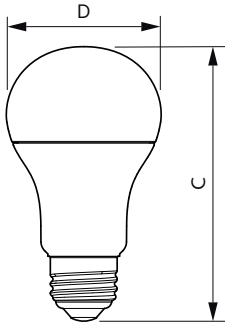

CorePro LEDbulb

Disegno tecnico

Product	D	C
CorePro LEDbulb ND 13-100W A60 E27 930	60 mm	110 mm

Product	D	C
CorePro LEDbulb ND 4.9-40W A60 E27 827	60 mm	107 mm
CorePro LEDbulb ND 4.9-40W A60 E27 830	60 mm	107 mm
CorePro LEDbulb ND 4.9-40W A60 E27 840	60 mm	108 mm
CorePro LEDbulb ND 4.9-40W A60 E27 865	60 mm	107 mm
CorePro LEDbulb ND 8-60W A60 E27 827	60 mm	108 mm
CorePro LEDbulb ND 8-60W A60 E27 827 SKT	60 mm	108 mm
CorePro LEDbulb ND 8-60W A60 E27 830	60 mm	108 mm
CorePro LEDbulb ND 8-60W A60 E27 840	60 mm	108 mm
CorePro LEDbulb ND 8-60W A60 E27 865	60 mm	108 mm
LEDbulb ND 4.9-40W A60 E27 827 2CT	60 mm	107 mm
LEDbulb ND 8-60W A60 E27 827 6CT	60 mm	108 mm
LEDbulb ND 8-60W A60 E27 840 2CT	60 mm	108 mm

Informazioni generali

Ciclo di commutazione on/off 50.000

Dati tecnici di illuminazione

LLMF a fine durata vita nominale (Nom) 70 %

Funzionamento e parte elettrica

Frequenza di ingresso Da 50 a 60 Hz
Tempo di avvio (Nom) 0,5 s

Meccanica e corpo

Finitura lampadina Smerigliata

Informazioni generali

Order Code	Full Product Name	Attacco	Durata nominale
42069400	LEDbulb ND 10-75W A60 E27 827 6CT	E27	15.000 ore
32968300	CorePro LEDbulb ND 13-100W A60 E27 930	E27	15.000 ore
57763900	CorePro LEDbulb ND 8-60W A60 B22 827	B22	15.000 ore
42067000	LEDbulb ND 8-60W A60 E27 827 6CT	E27	15.000 ore
16901200	CorePro LEDbulb ND 13-100W A60 E27 827	E27	15.000 ore
16909800	CorePro LEDbulb ND 13-100W A60 E27 840	E27	15.000 ore
47103000	LEDbulb ND 13-100W A67 E27 840 2CT	E27	15.000 ore

Order Code	Full Product Name	Attacco	Durata nominale
16925800	CorePro LEDbulb ND 13-100W A60 E27 865	E27	15.000 ore
16917300	CorePro LEDbulb ND 13-100W A60 E27 830	E27	15.000 ore
16899200	CorePro LEDbulb ND 10-75W A60 E27 827	E27	15.000 ore
47111500	LEDbulb ND 10-75W A60 E27 827 2CT	E27	15.000 ore
16907400	CorePro LEDbulb ND 10-75W A60 E27 840	E27	15.000 ore
47101600	LEDbulb ND 10-75W A60 E27 840 2CT	E27	15.000 ore
16923400	CorePro LEDbulb ND 10-75W A60 E27 865	E27	15.000 ore