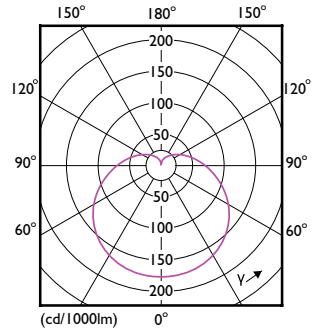

CorePro LEDbulb