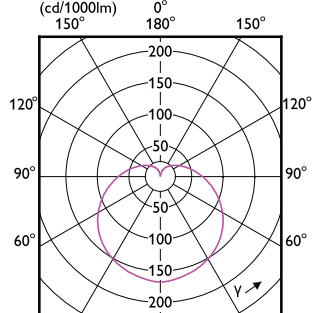

CorePro LEDbulb