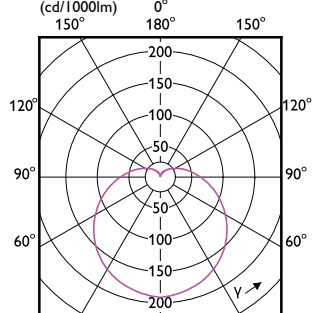

CorePro LEDbulb