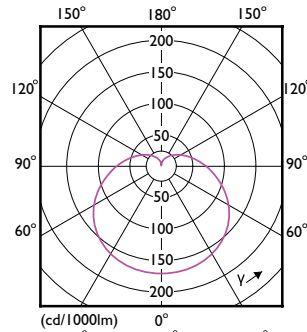

Order Code	Full Product Name	Consumo energetico kWh/1000 h
42069400	LEDbulb ND 10-75W A60 E27 827 6CT	10 kWh
32968300	CorePro LEDbulb ND 13-100W A60 E27 930	13 kWh
57763900	CorePro LEDbulb ND 8-60W A60 B22 827	8 kWh
42067000	LEDbulb ND 8-60W A60 E27 827 6CT	8 kWh
16901200	CorePro LEDbulb ND 13-100W A60 E27 827	13 kWh
16909800	CorePro LEDbulb ND 13-100W A60 E27 840	13 kWh
47103000	LEDbulb ND 13-100W A67 E27 840 2CT	13 kWh
16925800	CorePro LEDbulb ND 13-100W A60 E27 865	13 kWh
16917300	CorePro LEDbulb ND 13-100W A60 E27 830	13 kWh
16899200	CorePro LEDbulb ND 10-75W A60 E27 827	10 kWh
47111500	LEDbulb ND 10-75W A60 E27 827 2CT	10 kWh
16907400	CorePro LEDbulb ND 10-75W A60 E27 840	10 kWh
47101600	LEDbulb ND 10-75W A60 E27 840 2CT	10 kWh
16923400	CorePro LEDbulb ND 10-75W A60 E27 865	10 kWh
16915900	CorePro LEDbulb ND 10-75W A60 E27 830	10 kWh
16897800	CorePro LEDbulb ND 8-60W A60 E27 827	8 kWh
16905000	CorePro LEDbulb ND 8-60W A60 E27 840	8 kWh
47097200	LEDbulb ND 8-60W A60 E27 840 2CT	8 kWh
16921000	CorePro LEDbulb ND 8-60W A60 E27 865	8 kWh
47107800	LEDbulb ND 4.9-40W A60 E27 827 2CT	5 kWh
16895400	CorePro LEDbulb ND 4.9-40W A60 E27 827	5 kWh
16911100	CorePro LEDbulb ND 4.9-40W A60 E27 830	5 kWh
16903600	CorePro LEDbulb ND 4.9-40W A60 E27 840	5 kWh
16919700	CorePro LEDbulb ND 4.9-40W A60 E27 865	5 kWh
16913500	CorePro LEDbulb ND 8-60W A60 E27 830	8 kWh
51002500	CorePro LEDbulb ND 13-100W A60 B22 827	13 kWh
35333600	CorePro LEDbulb DIM 8-60W A60 E27 5CCT	8 kWh
70033100	CorePro LEDbulbND 8-60W A60E27 827 3CT/8	8 kWh
16927200	CorePro LEDbulb ND 8-60W A60 E27 827 SKT	8 kWh