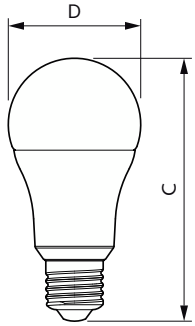

CorePro LEDbulb

Disegno tecnico

Product	D	C
CorePro LEDbulb ND 13-100W A60 E27 827	60 mm	120 mm
CorePro LEDbulb ND 13-100W A60 E27 830	60 mm	120 mm
CorePro LEDbulb ND 13-100W A60 E27 840	60 mm	120 mm
CorePro LEDbulb ND 13-100W A60 E27 865	60 mm	120 mm
LEDbulb ND 13-100W A67 E27 840 2CT	60 mm	120 mm

Product	D	C
CorePro LEDbulb ND 8-60W A60 B22 827	60 mm	110 mm

Product	D	C
CorePro LEDbulbND 8-60W A60E27 827 3CT/8	60 mm	110 mm

Product	D	C
CorePro LEDbulb ND 13-100W A60 B22 827	60 mm	110 mm