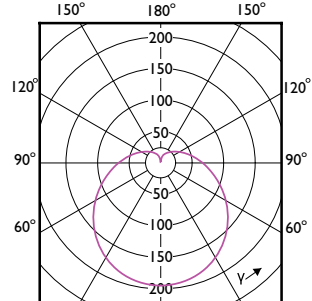

CorePro LEDbulb