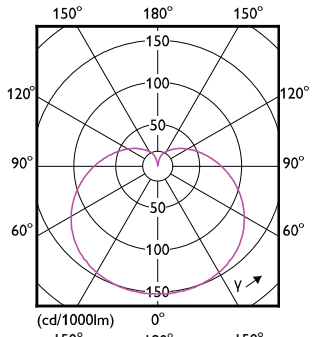

CorePro LEDbulb