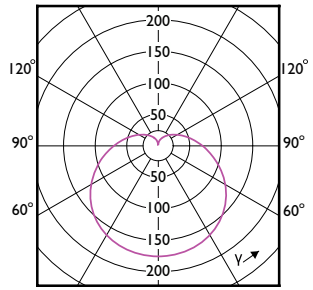

CorePro LEDbulb