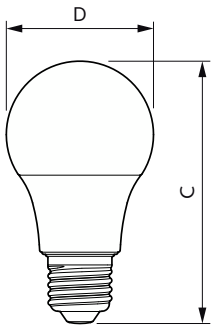

CorePro LEDbulb

Disegno tecnico

Product	D	C
CorePro LEDbulb ND 13-100W A60 E27 930	60 mm	110 mm

Product	D	C
CorePro LEDbulb ND 4.9-40W A60 E27 827	60 mm	107 mm
CorePro LEDbulb ND 4.9-40W A60 E27 830	60 mm	107 mm
CorePro LEDbulb ND 4.9-40W A60 E27 840	60 mm	108 mm
CorePro LEDbulb ND 4.9-40W A60 E27 865	60 mm	107 mm
CorePro LEDbulb ND 8-60W A60 E27 827	60 mm	108 mm
CorePro LEDbulb ND 8-60W A60 E27 827 SKT	60 mm	108 mm
CorePro LEDbulb ND 8-60W A60 E27 830	60 mm	108 mm
CorePro LEDbulb ND 8-60W A60 E27 840	60 mm	108 mm
CorePro LEDbulb ND 8-60W A60 E27 865	60 mm	108 mm
LEDbulb ND 4.9-40W A60 E27 827 2CT	60 mm	107 mm
LEDbulb ND 8-60W A60 E27 827 6CT	60 mm	108 mm
LEDbulb ND 8-60W A60 E27 840 2CT	60 mm	108 mm

Informazioni generali

Ciclo di commutazione on/off 50.000

Dati tecnici di illuminazione

LLMF a fine durata vita nominale (Nom) 70 %

Funzionamento e parte elettrica

Frequenza di ingresso Da 50 a 60 Hz
Tempo di avvio (Nom) 0,5 s

Meccanica e corpo

Finitura lampadina Smerigliata

Informazioni generali

Order Code	Full Product Name	Attacco	Durata nominale
42069400	LEDbulb ND 10-75W A60 E27 827 6CT	E27	15.000 ore
32968300	CorePro LEDbulb ND 13-100W A60 E27 930	E27	15.000 ore
57763900	CorePro LEDbulb ND 8-60W A60 B22 827	B22	15.000 ore
42067000	LEDbulb ND 8-60W A60 E27 827 6CT	E27	15.000 ore
16901200	CorePro LEDbulb ND 13-100W A60 E27 827	E27	15.000 ore
16909800	CorePro LEDbulb ND 13-100W A60 E27 840	E27	15.000 ore
47103000	LEDbulb ND 13-100W A67 E27 840 2CT	E27	15.000 ore

Order Code	Full Product Name	Attacco	Durata nominale
16925800	CorePro LEDbulb ND 13-100W A60 E27 865	E27	15.000 ore
16917300	CorePro LEDbulb ND 13-100W A60 E27 830	E27	15.000 ore
16899200	CorePro LEDbulb ND 10-75W A60 E27 827	E27	15.000 ore
47111500	LEDbulb ND 10-75W A60 E27 827 2CT	E27	15.000 ore
16907400	CorePro LEDbulb ND 10-75W A60 E27 840	E27	15.000 ore
47101600	LEDbulb ND 10-75W A60 E27 840 2CT	E27	15.000 ore
16923400	CorePro LEDbulb ND 10-75W A60 E27 865	E27	15.000 ore