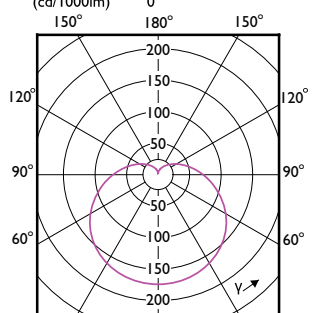

CorePro LEDbulb