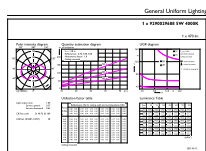

Disegno tecnico

Product	D	C
CorePro candle ND 5-40W E14 840 B35 FR	38 mm	114 mm

Fotometrie

General uniform lighting - CorePro candle ND 5-40W E14 840 B35 FR

Spectral Power Distribution Colour - CorePro candle ND 5-40W E14 840 B35 FR